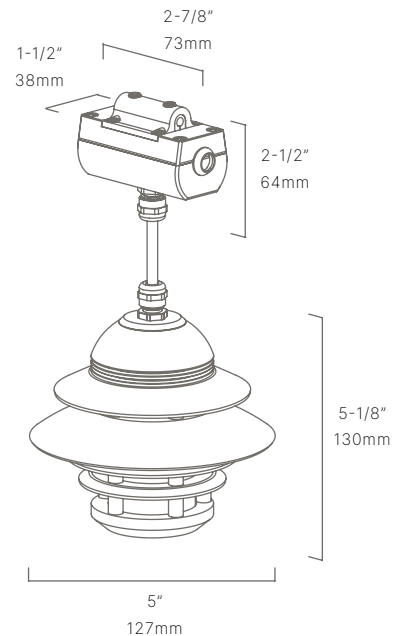

AVAILABLE FINISHES:

NAT
Natural Brass/
Copper

BLP
Bronze Living
Patina

BLPX
Extra Dark Bronze
Living Patina

NI
Nickel PVD

FIXTURE DIMENSIONS	L5-1/8" x D5"
LIGHT SOURCE	Integrated LED
COLOR TEMPERATURES	2700K, 3000K
WATTAGES	8W
CRI (RA)	80 CRI
VOLTAGE	12V
DELIVERED LUMENS	205lm (3000K)
DIMMABLE	Yes, Dim to <10% via Transformer
DRIVER	Yes, 12V Integral Constant Current
TRANSFORMER	No, 12V AC/DC Transformer Required
MOUNT	Included J-Box
FINISH	Included Natural
MATERIAL	Brass & Copper
LOCATION	Exterior Wet
CERTIFICATIONS	UL, IP66, IP67, Dark Sky
HOW TO SPECIFY	Call 760.931.2910